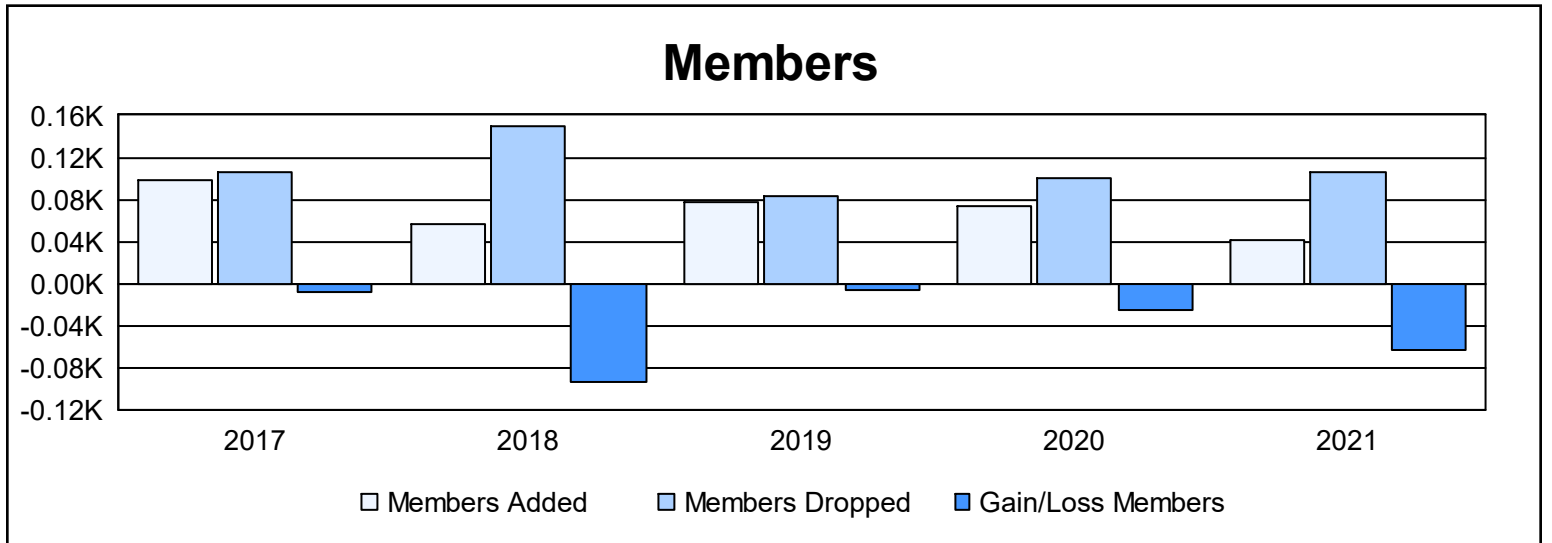

Year	New Clubs	Dropped Clubs	Gain/ Loss Clubs	New Members	Charter Members	Reinstate Members	Transfer Members	Total Member Added	Total Members Dropped	Gain/ Loss Members
2016-2017	0	1	-1	89	0	3	6	98	106	-8
2017-2018	0	2	-2	49	0	3	4	56	149	-93
2018-2019	0	0	0	75	0	1	1	77	83	-6
2019-2020	1	0	1	46	24	2	2	74	100	-26
2020-2021	0	0	0	38	0	3	0	41	105	-64
<b>Average</b>	<b>0</b>	<b>1</b>	<b>0</b>	<b>59</b>	<b>5</b>	<b>2</b>	<b>3</b>	<b>69</b>	<b>109</b>	<b>-39</b>

### Membership Composition June 2021 Cumulative