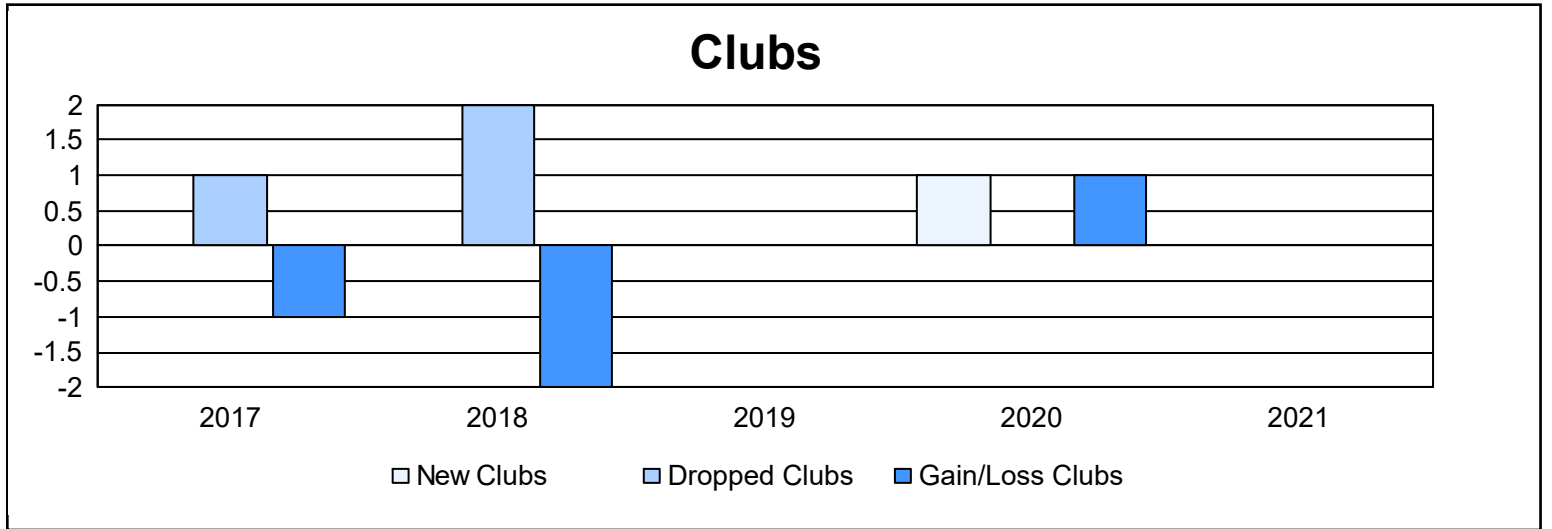

Year	New Clubs	Dropped Clubs	Gain/ Loss Clubs	New Members	Charter Members	Reinstate Members	Transfer Members	Total Member Added	Total Members Dropped	Gain/ Loss Members
2016-2017	0	1	-1	89	0	3	6	98	106	-8
2017-2018	0	2	-2	49	0	3	4	56	149	-93
2018-2019	0	0	0	75	0	1	1	77	83	-6
2019-2020	1	0	1	46	24	2	2	74	100	-26
2020-2021	0	0	0	38	0	3	0	41	105	-64
<b>Average</b>	<b>0</b>	<b>1</b>	<b>0</b>	<b>59</b>	<b>5</b>	<b>2</b>	<b>3</b>	<b>69</b>	<b>109</b>	<b>-39</b>

### Membership Composition June 2021 Cumulative