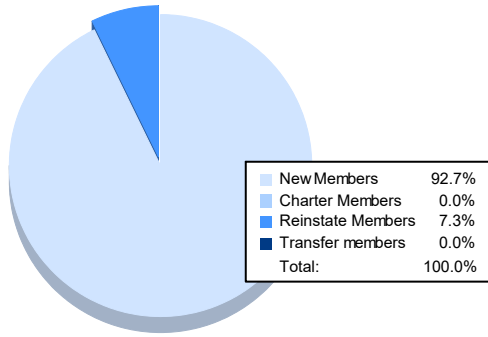

Year	New Clubs	Dropped Clubs	Gain/ Loss Clubs	New Members	Charter Members	Reinstate Members	Transfer Members	Total Member Added	Total Members Dropped	Gain/ Loss Members
2016-2017	0	1	-1	89	0	3	6	98	106	-8
2017-2018	0	2	-2	49	0	3	4	56	149	-93
2018-2019	0	0	0	75	0	1	1	77	83	-6
2019-2020	1	0	1	46	24	2	2	74	100	-26
2020-2021	0	0	0	38	0	3	0	41	105	-64
<b>Average</b>	<b>0</b>	<b>1</b>	<b>0</b>	<b>59</b>	<b>5</b>	<b>2</b>	<b>3</b>	<b>69</b>	<b>109</b>	<b>-39</b>

### Membership Composition June 2021 Cumulative